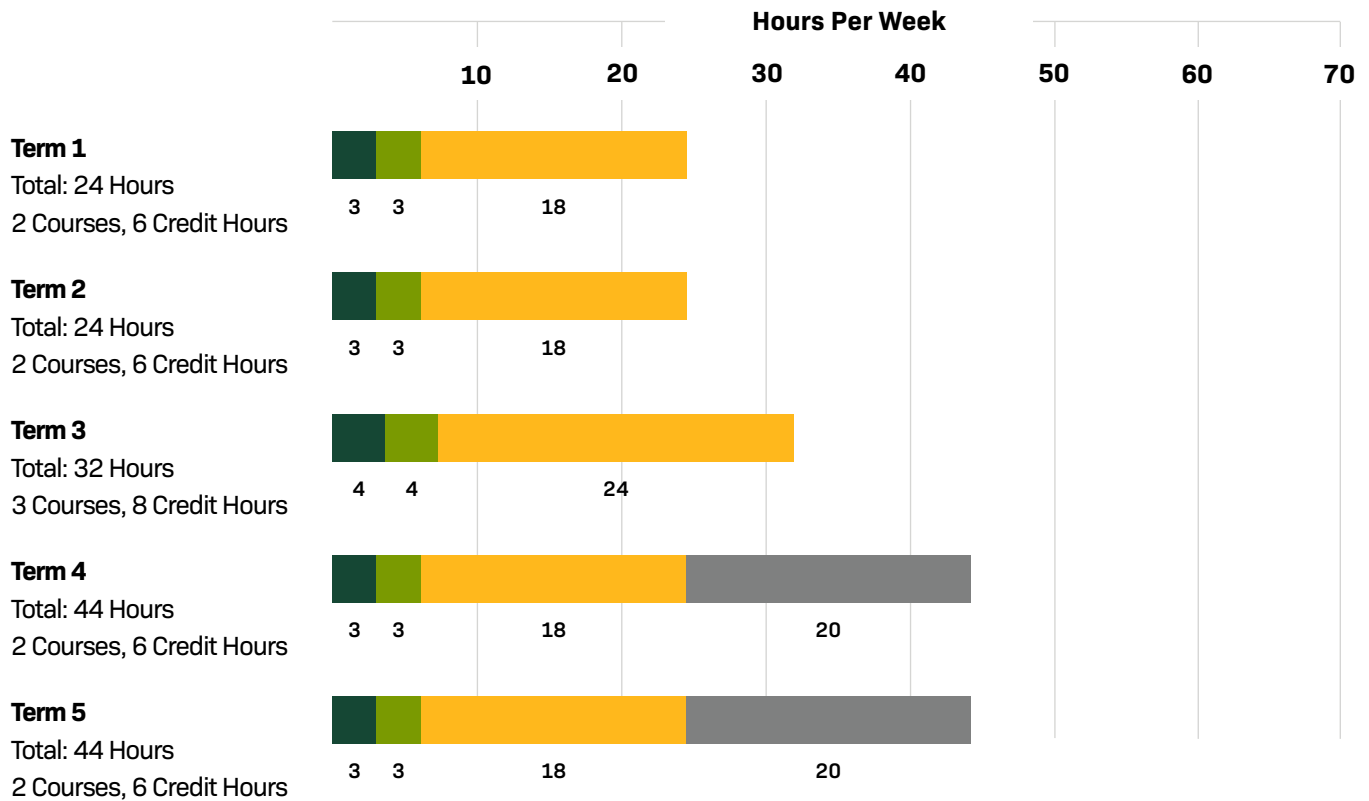

Advanced Standing Part Time (5 Terms, 32 Credit Hours and 550 Field Hours)