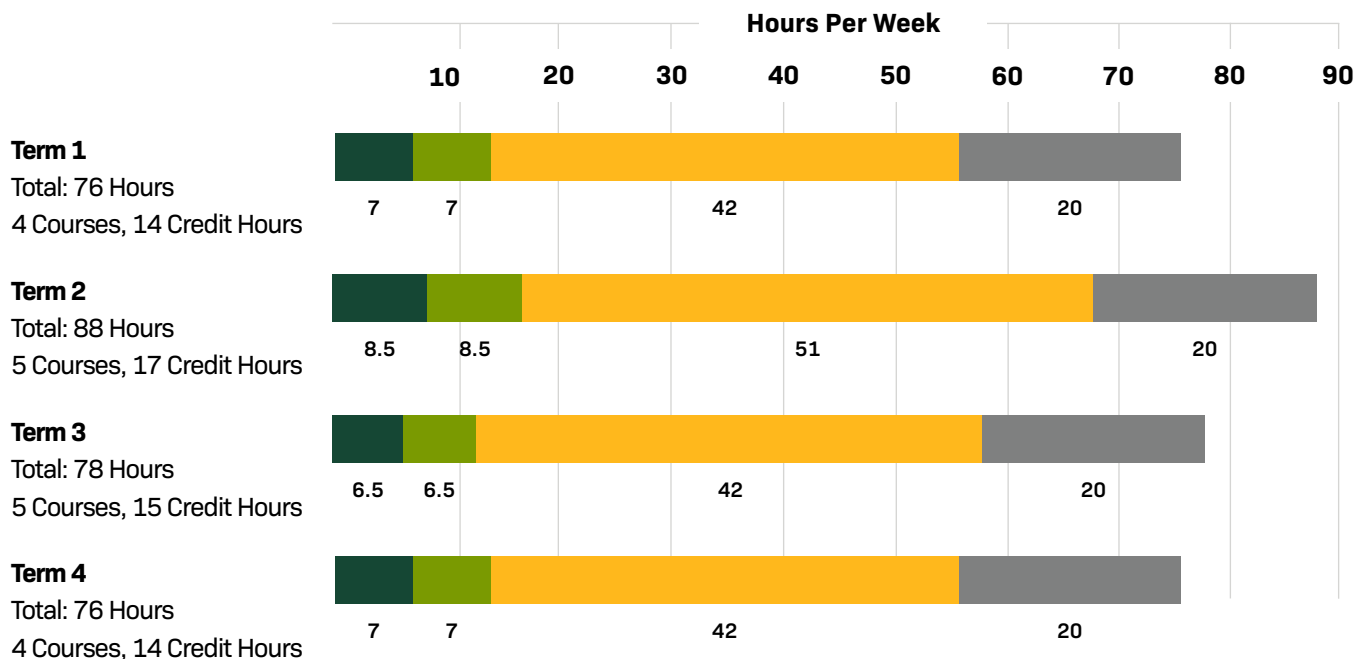

Standard Accelerated (4 Terms, 60 Credit Hours and 1,030 Field Hours)