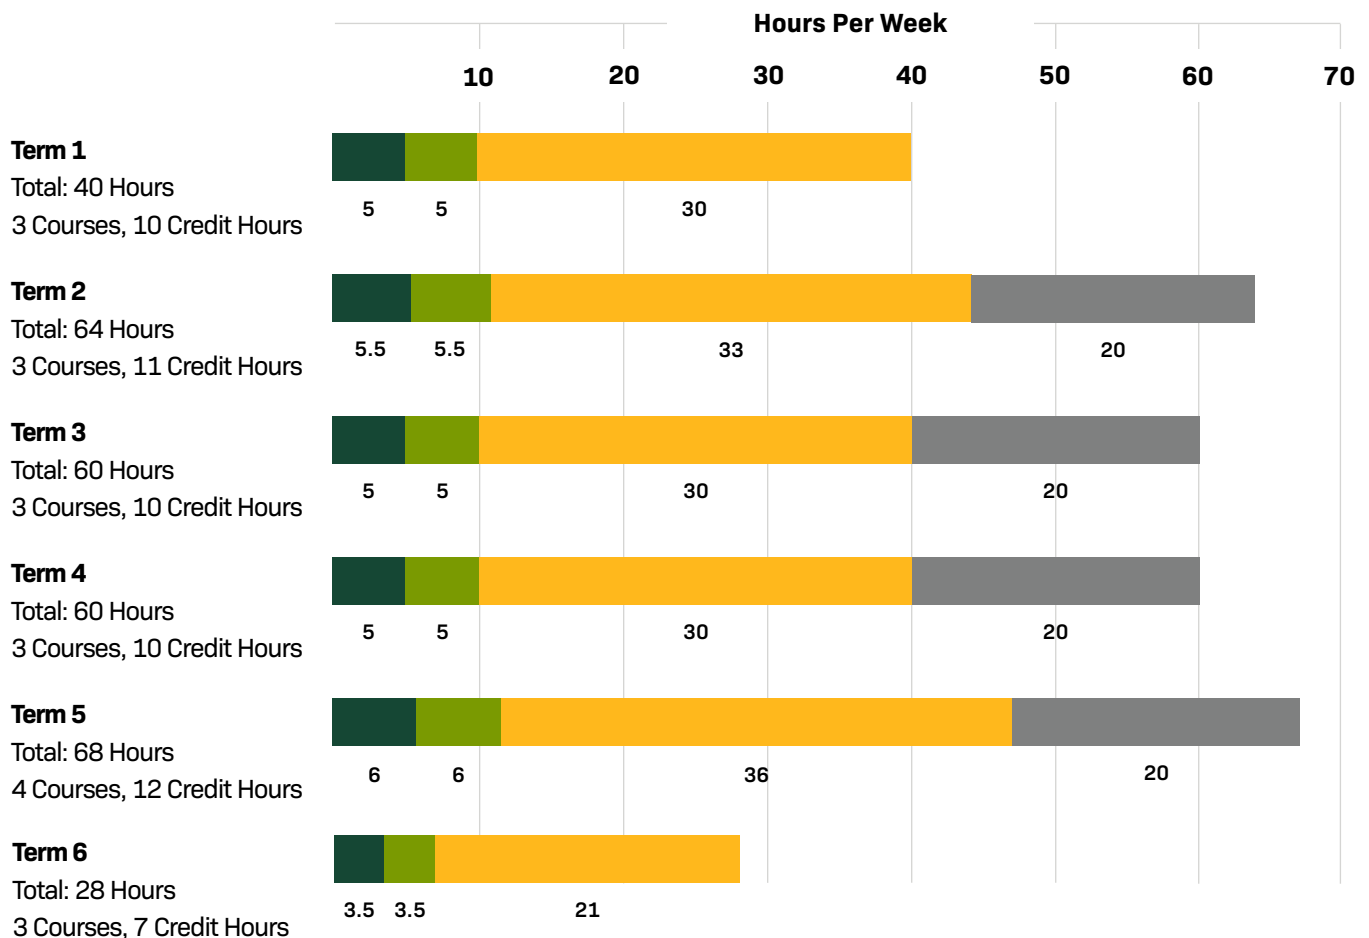

## Weekly Time Expectations For Your Master of Social Work

The chart below is intended to represent an approximate breakdown of the weekly time commitment students can expect while enrolled in the MSW@Baylor program. Please note that some weeks will require a larger time commitment than others, and study time will vary from student to student based on each individual's pace.

### Standard Part Time (8 Terms, 60 Credit Hours and 1,030 Field Hours)