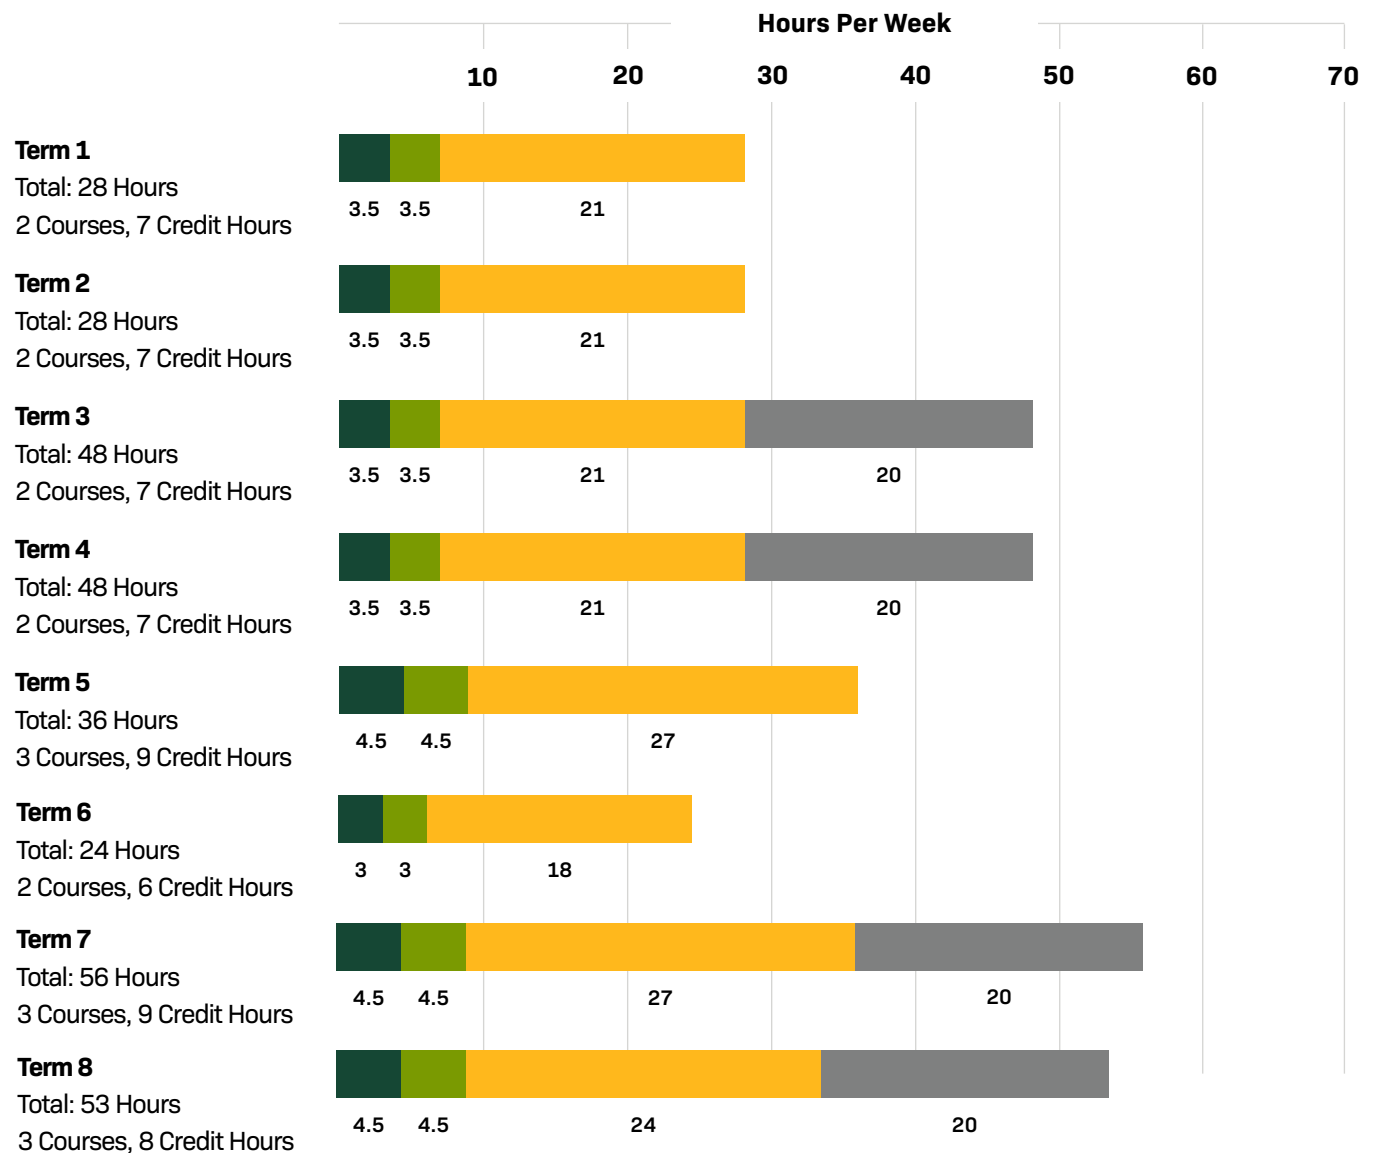

## Weekly Time Expectations For Your Master of Social Work

The chart below is intended to represent an approximate breakdown of the weekly time commitment students can expect while enrolled in the MSW@Baylor program. Please note that some weeks will require a larger time commitment than others, and study time will vary from student to student based on each individual's pace.